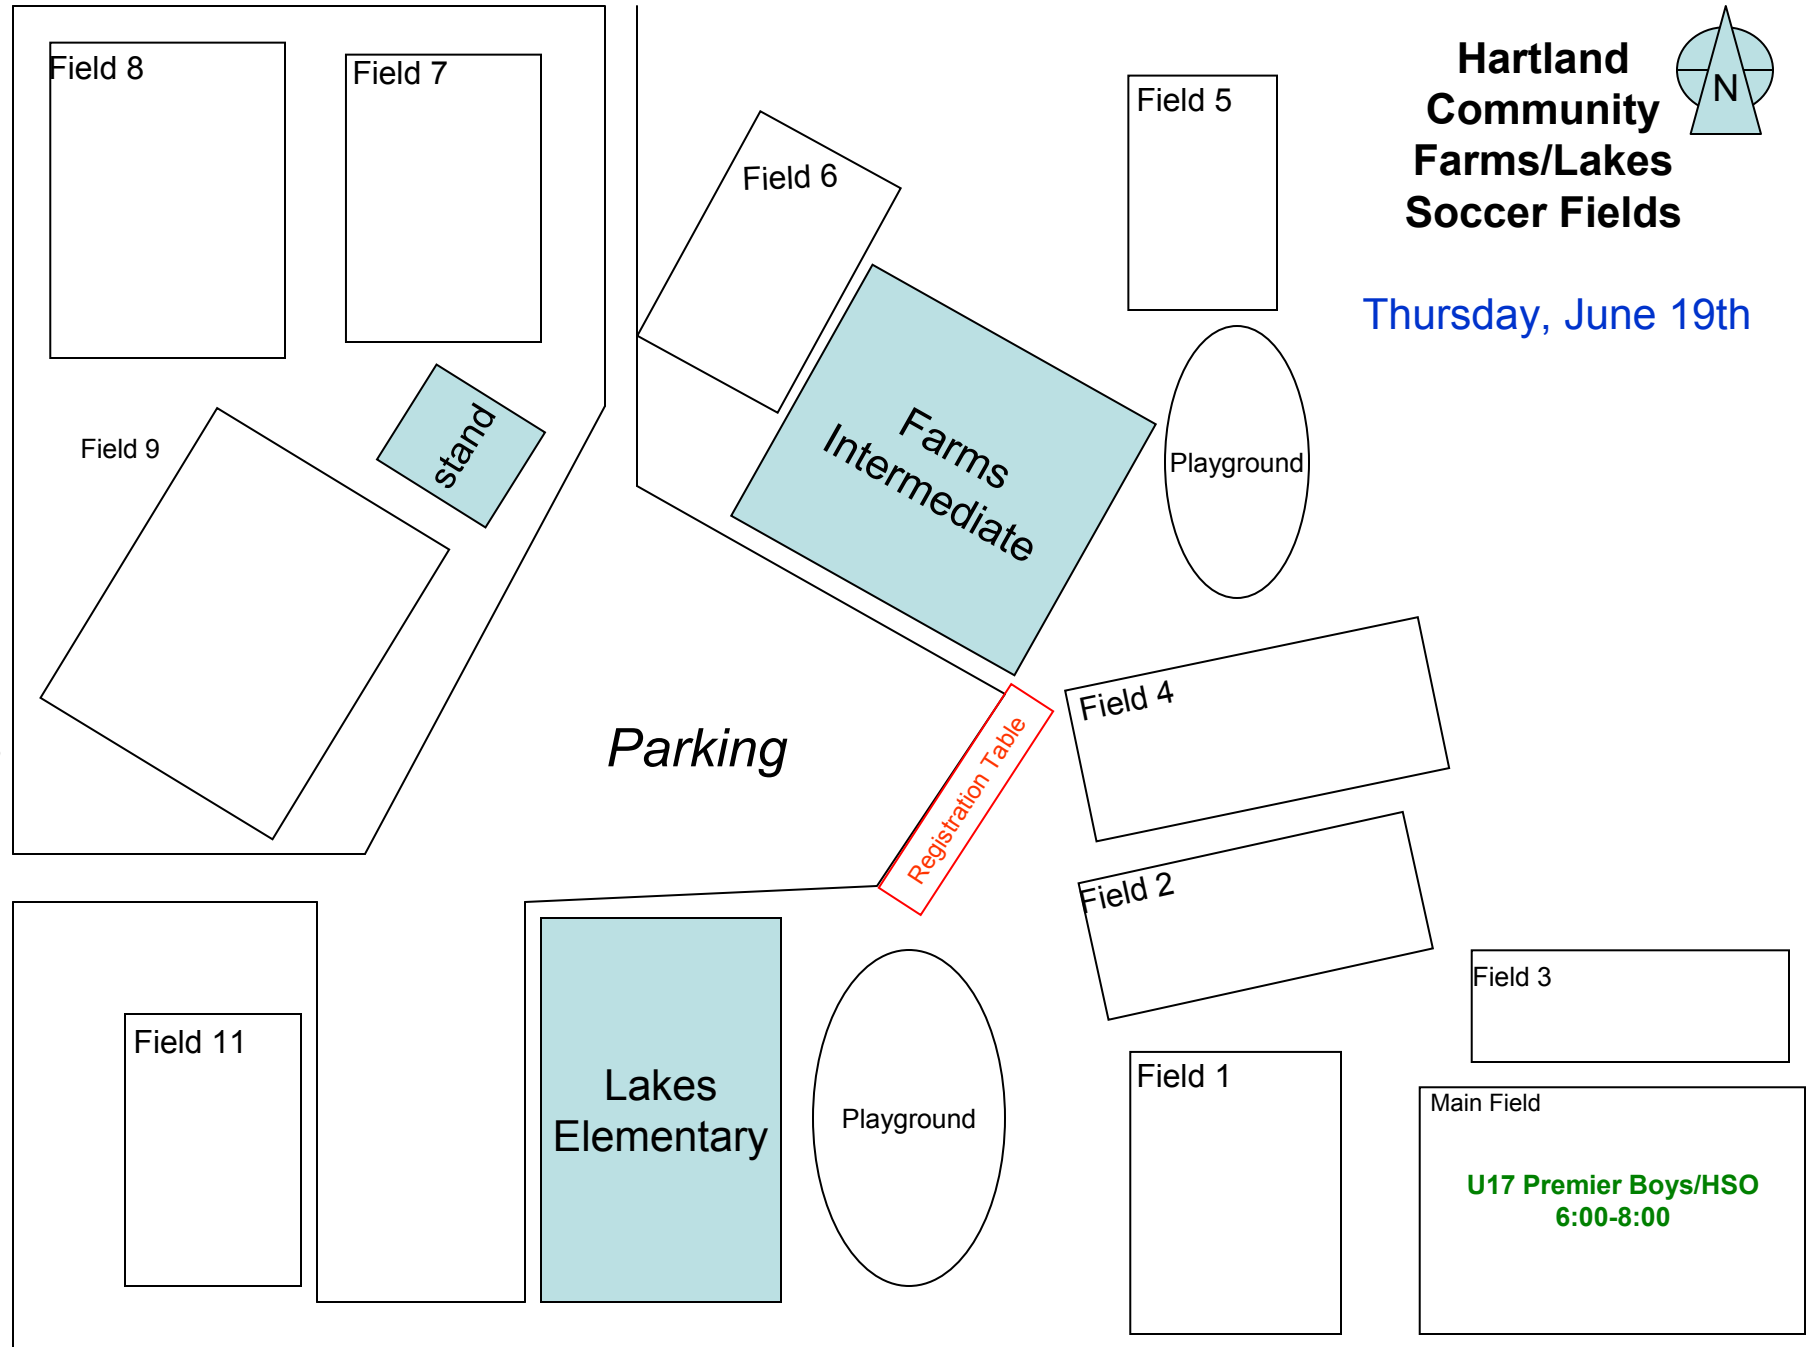

Hartland Community Farms/Lakes Soccer Fields

Thursday, June 19th

Taylor Road