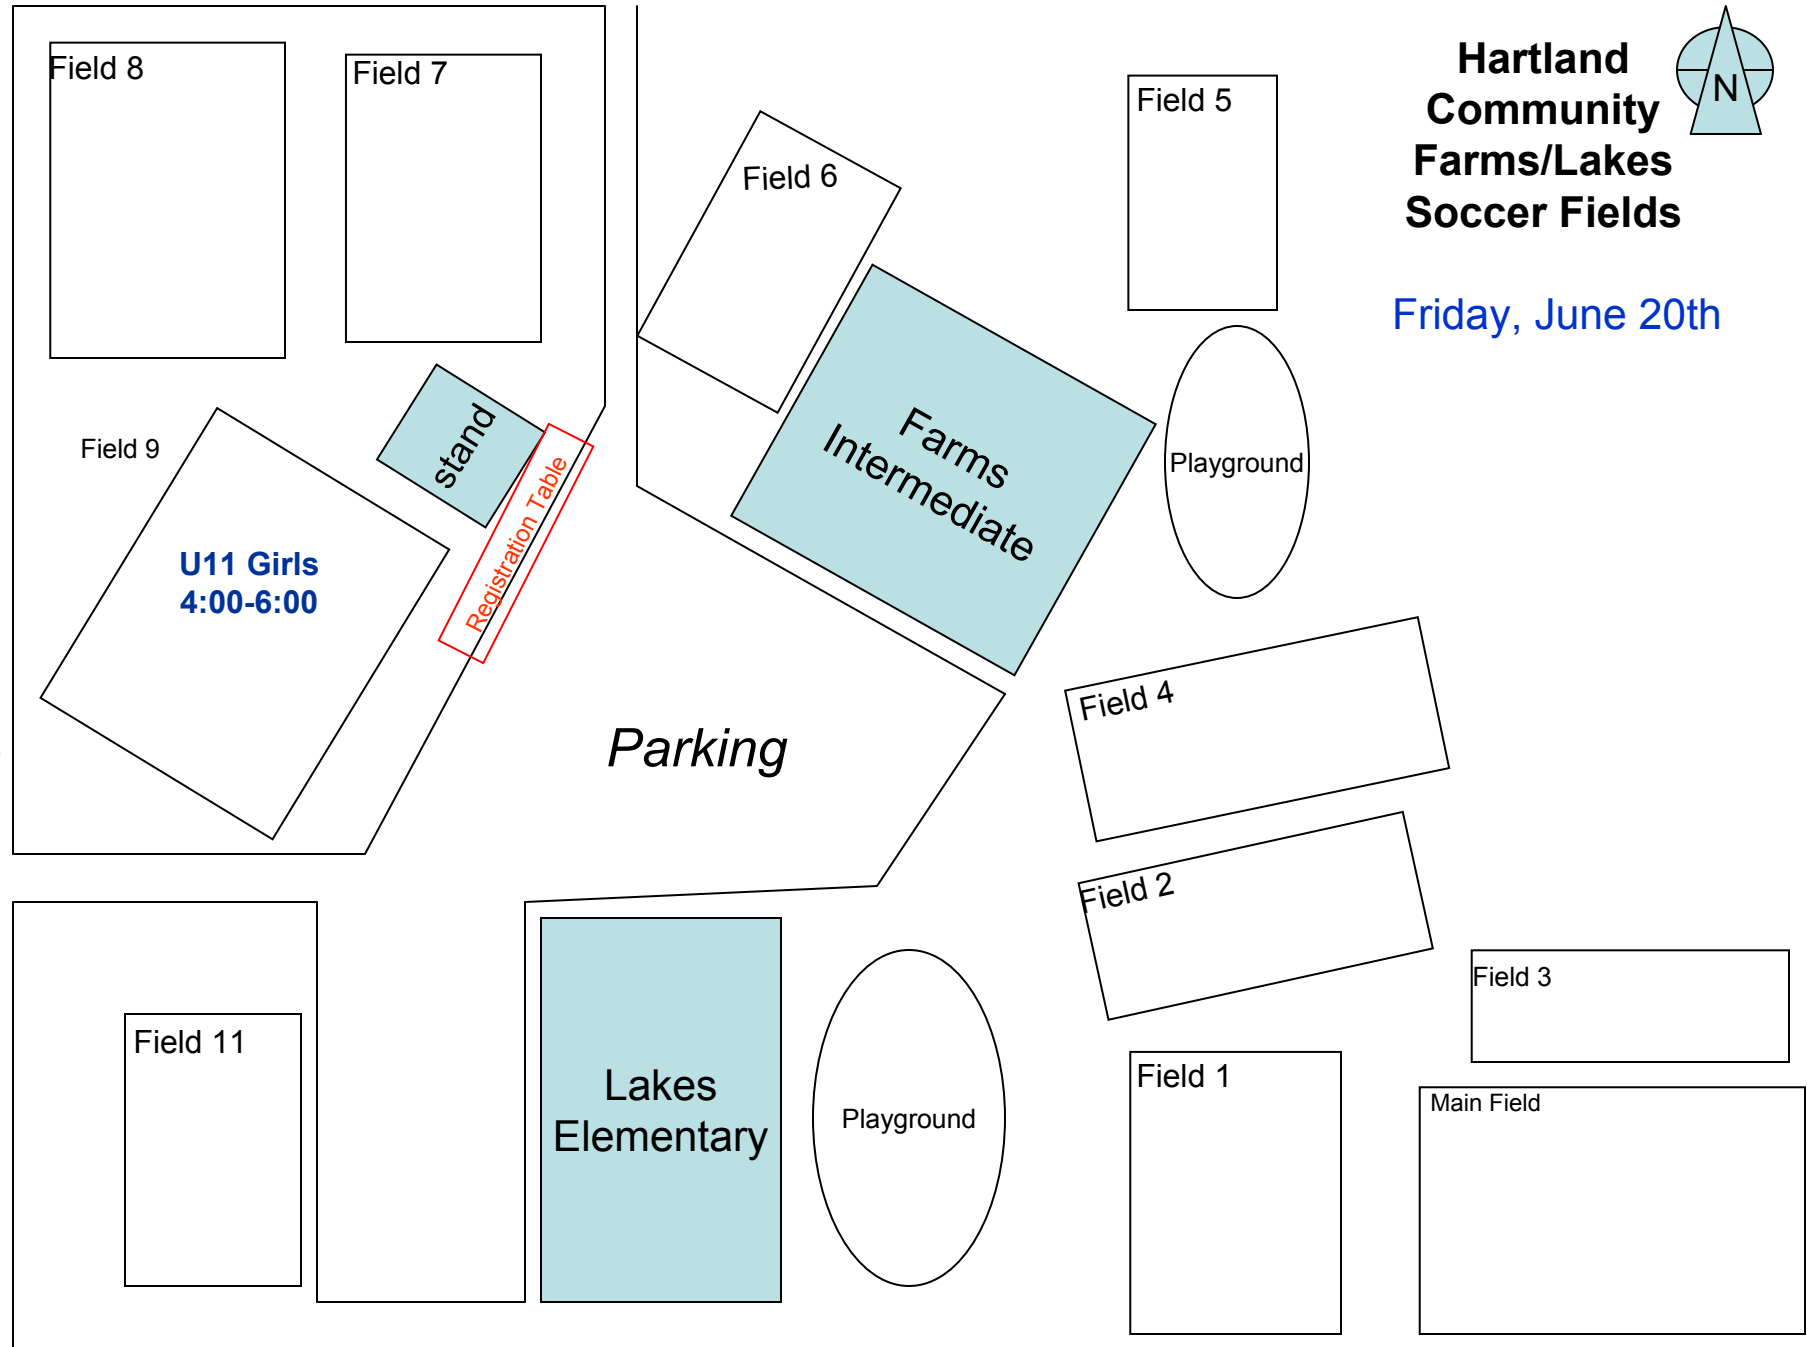

stand
Registration Table

Farms Intermediate

Playground

Parking

Field 4

Field 2

Field 3

Lakes Elementary

Playground

Field 1
**U14 Girls
10:00- noon**

Main Field
**U14 Boys Select/Premier
10:00-noon**
**U16 Premier Girls
4:00-6:00**

Registration Table

**Hartland
Community
Farms/Lakes
Soccer Fields**

Monday, June 16th

Thursday, June 19th

Taylor Road

Hartland Community Farms/Lakes Soccer Fields

Friday, June 20th

Taylor Road

Taylor Road

Hartland Community Farms/Lakes Soccer Fields

Monday, June 23rd
Tuesday, June 24th