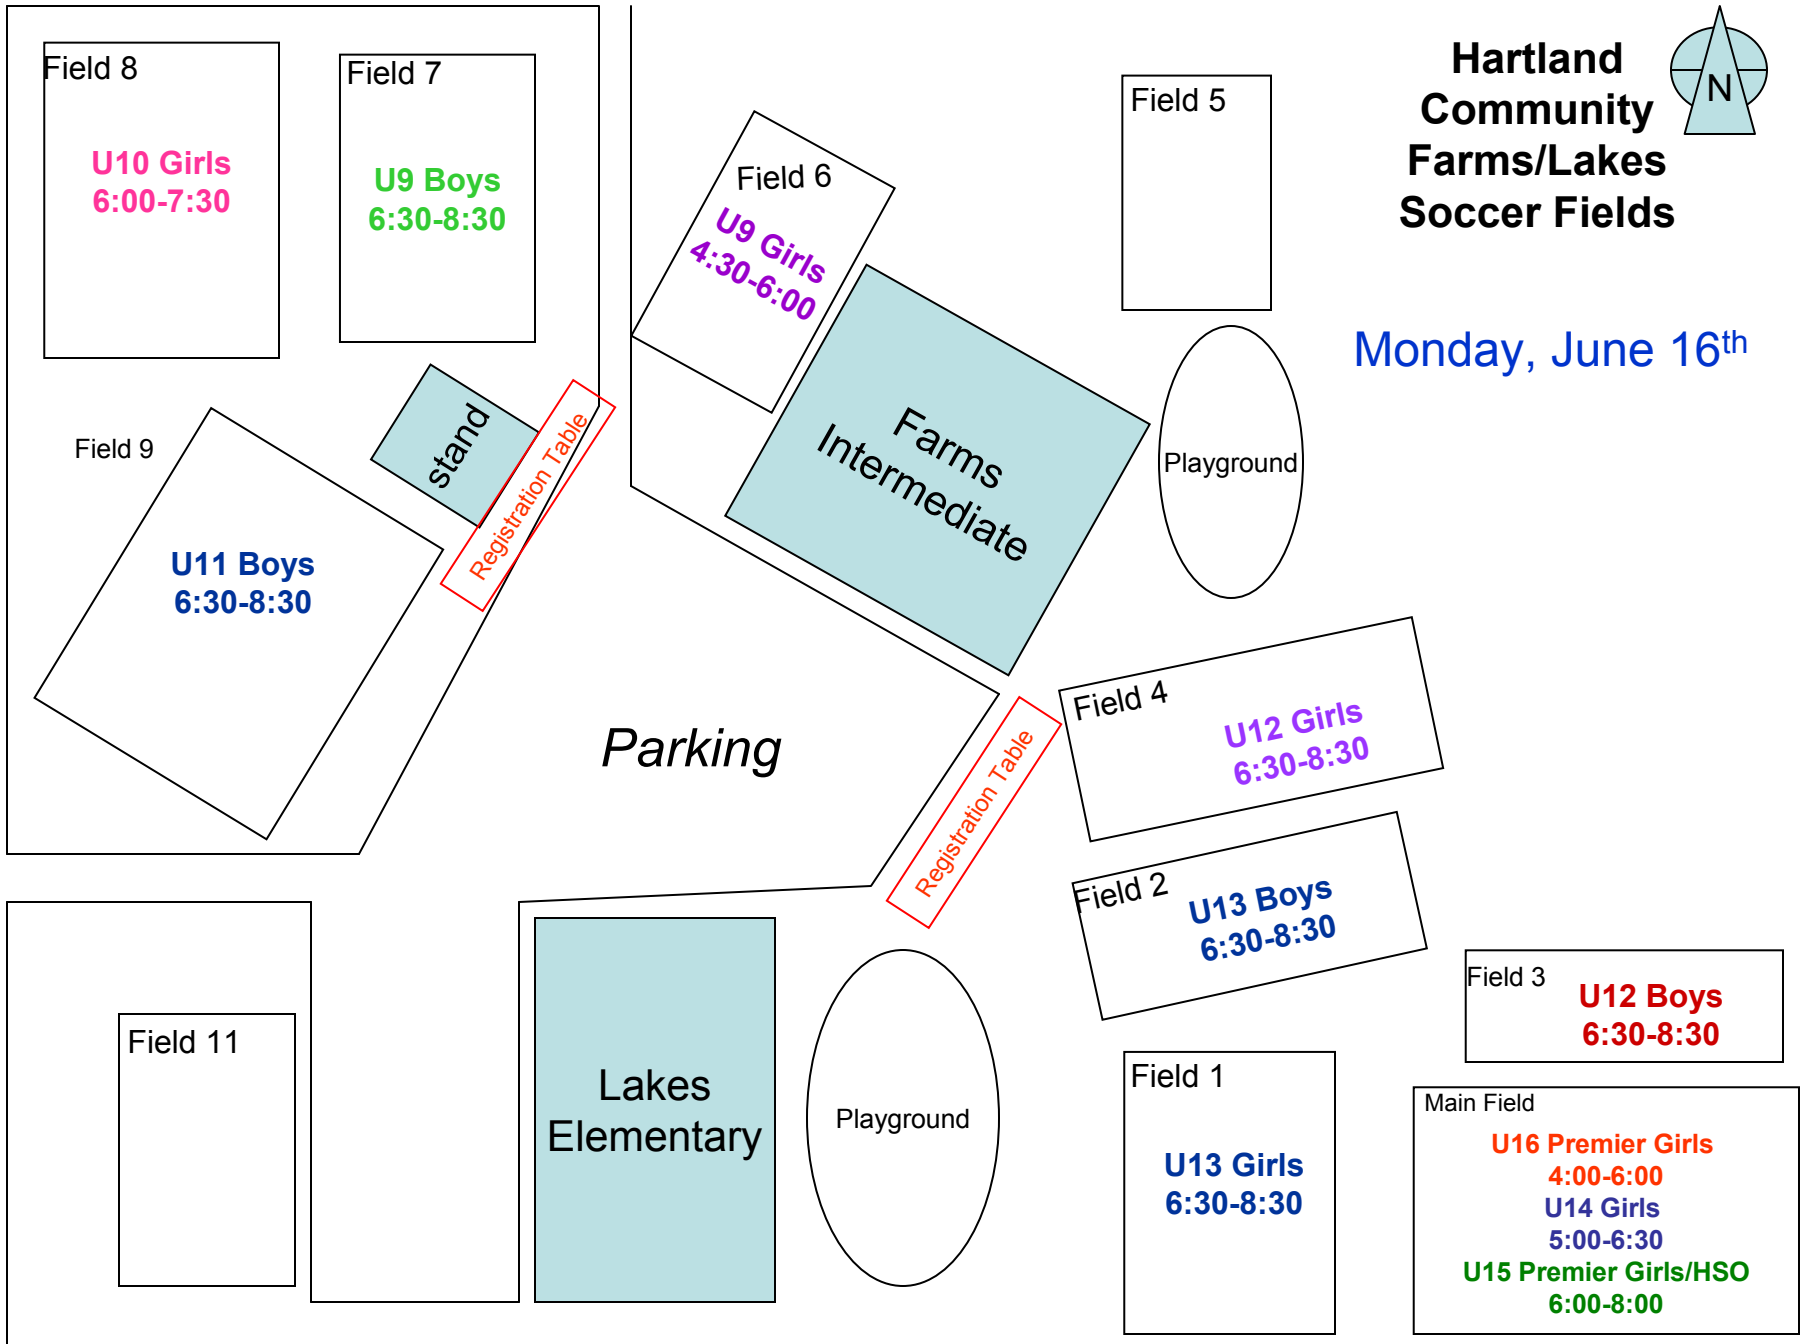

**Hartland
Community
Farms/Lakes
Soccer Fields**

Monday, June 16th

Taylor Road