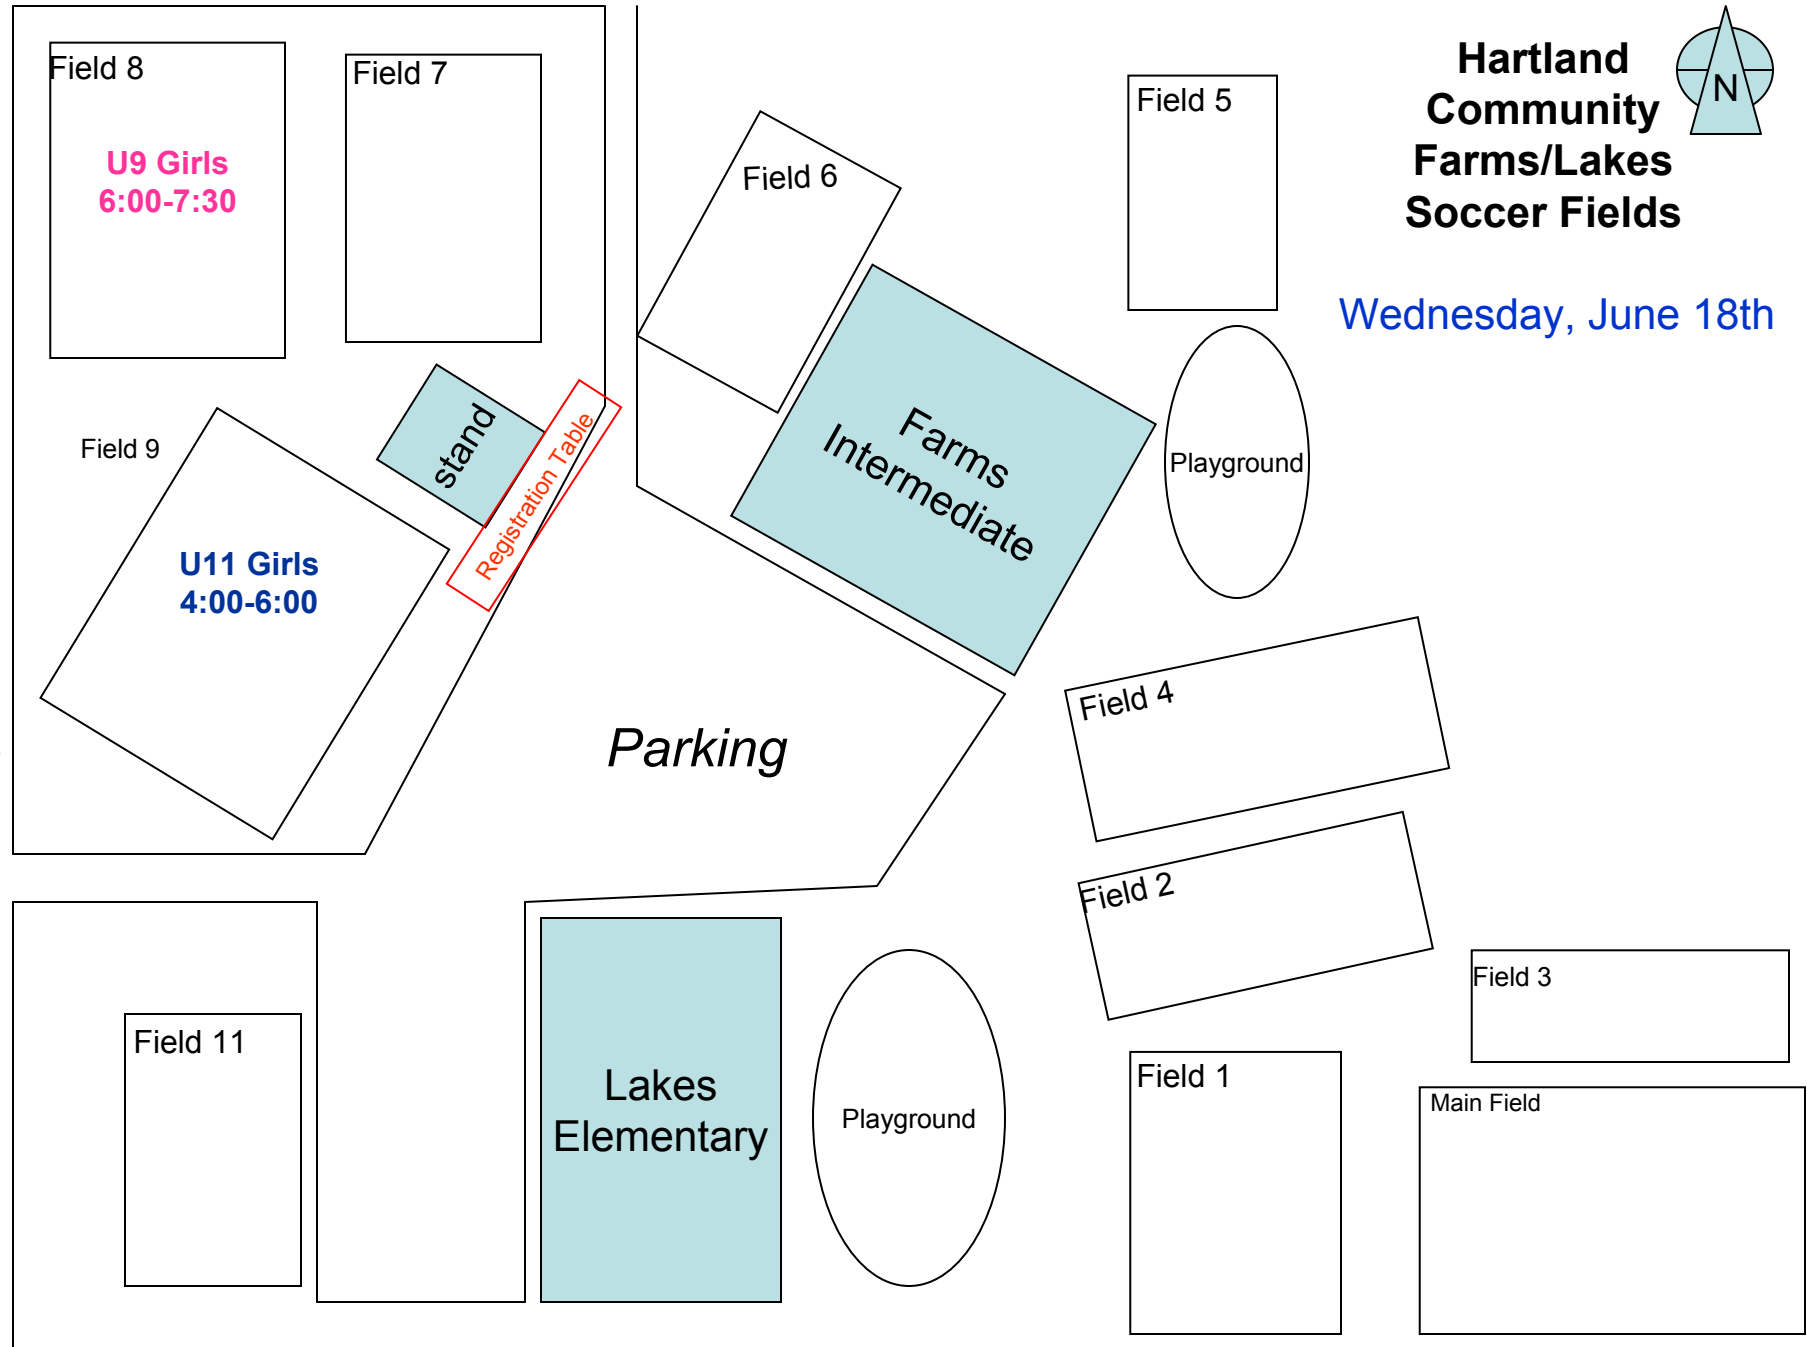

Hartland Community Farms/Lakes Soccer Fields

Wednesday, June 18th

Taylor Road