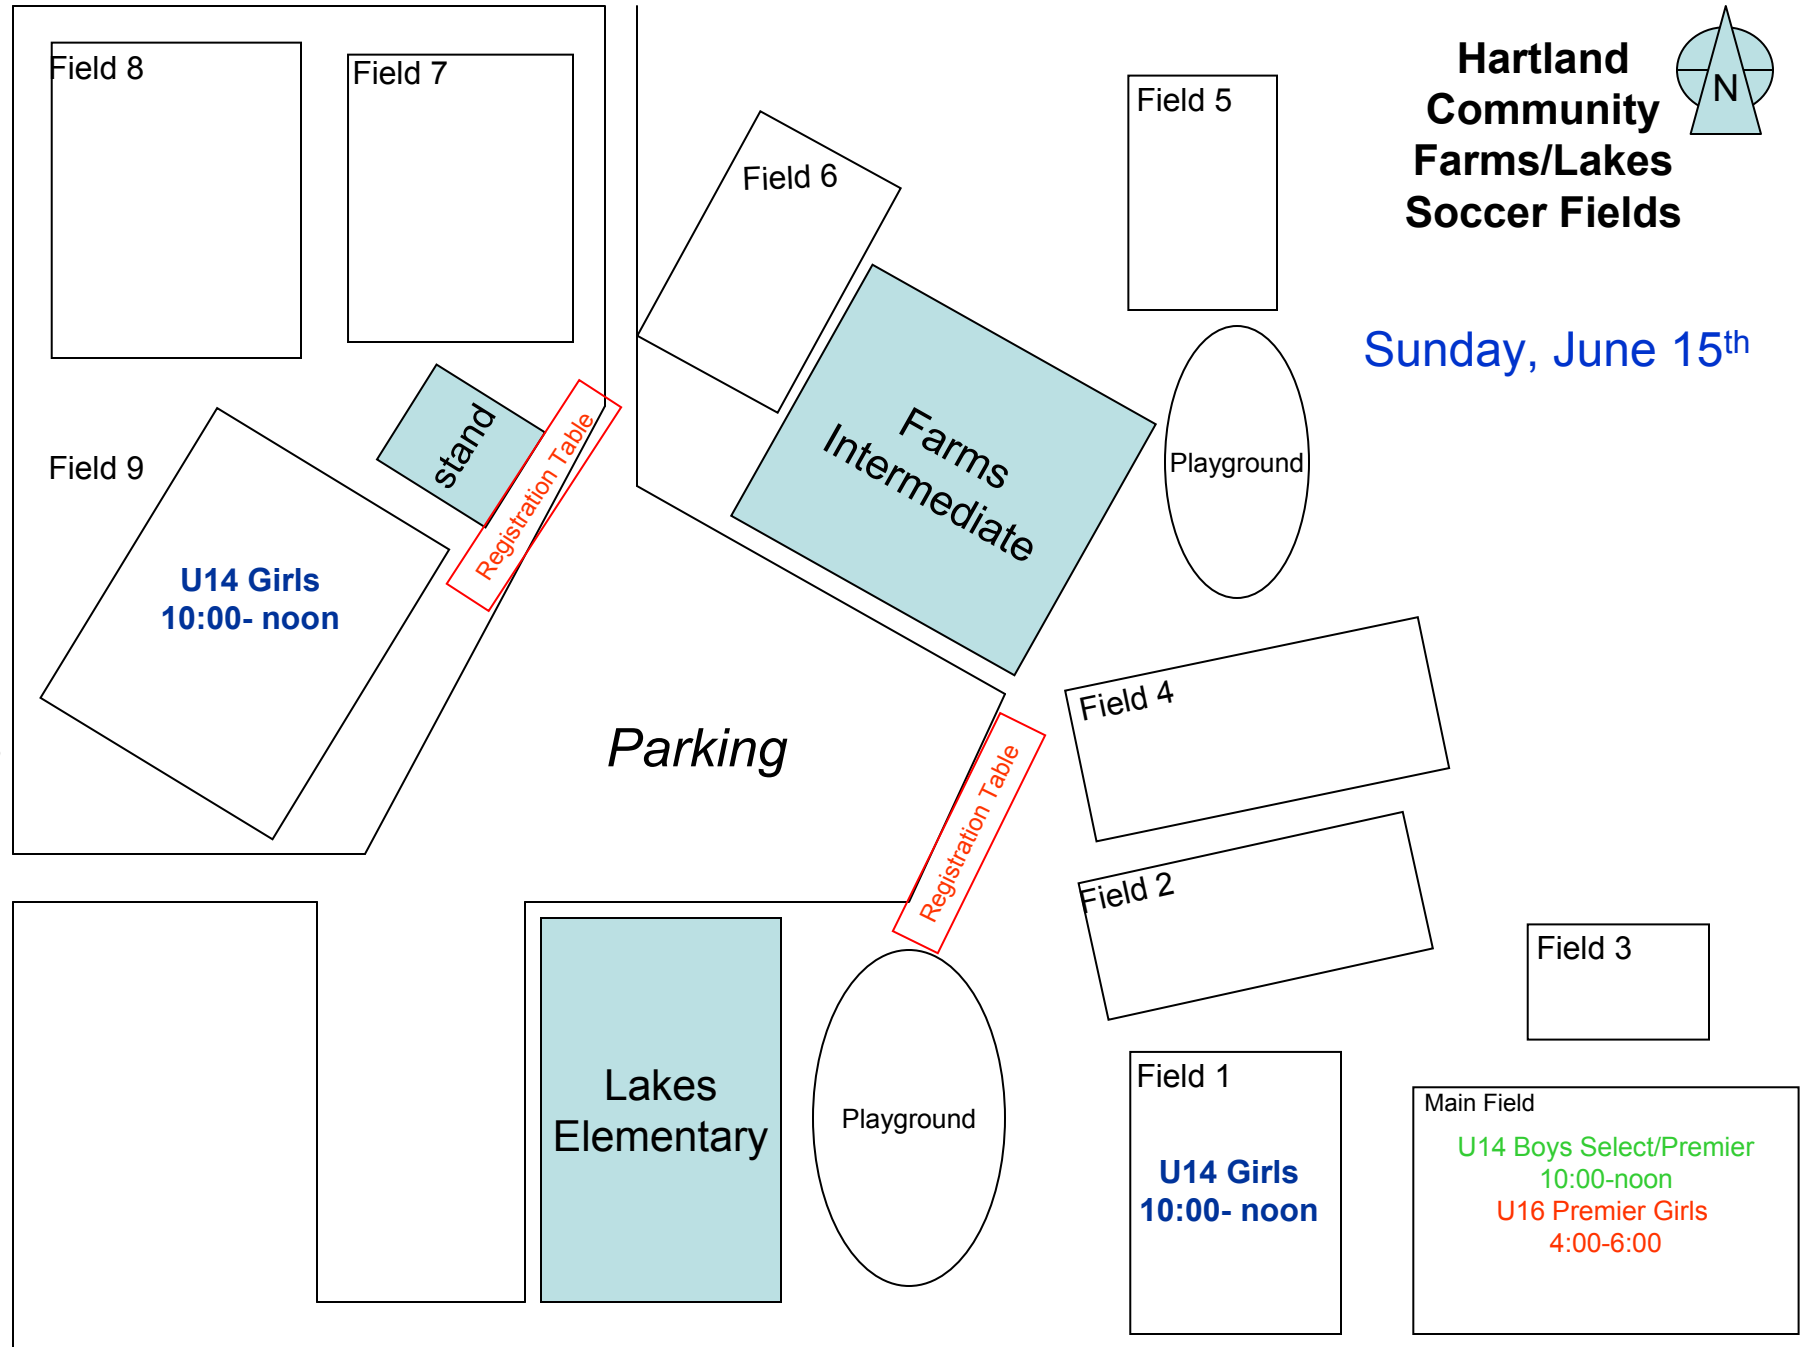

Hartland Community Farms/Lakes Soccer Fields

Sunday, June 15th

Taylor Road

Field 8

Field 7

Field 6

Field 5

Field 9
**U14 Girls
10:00- noon**

stand
Registration Table

Farms Intermediate

Playground

Parking

Field 4

Field 2

Field 3

Lakes Elementary

Playground

Field 1
**U14 Girls
10:00- noon**

Main Field
**U14 Boys Select/Premier
10:00-noon**
**U16 Premier Girls
4:00-6:00**

Registration Table

**Hartland
Community
Farms/Lakes
Soccer Fields**

Monday, June 16th

Thursday, June 19th

Taylor Road

Hartland Community Farms/Lakes Soccer Fields

Friday, June 20th

Taylor Road

Taylor Road

Hartland Community Farms/Lakes Soccer Fields

Monday, June 23rd
Tuesday, June 24th