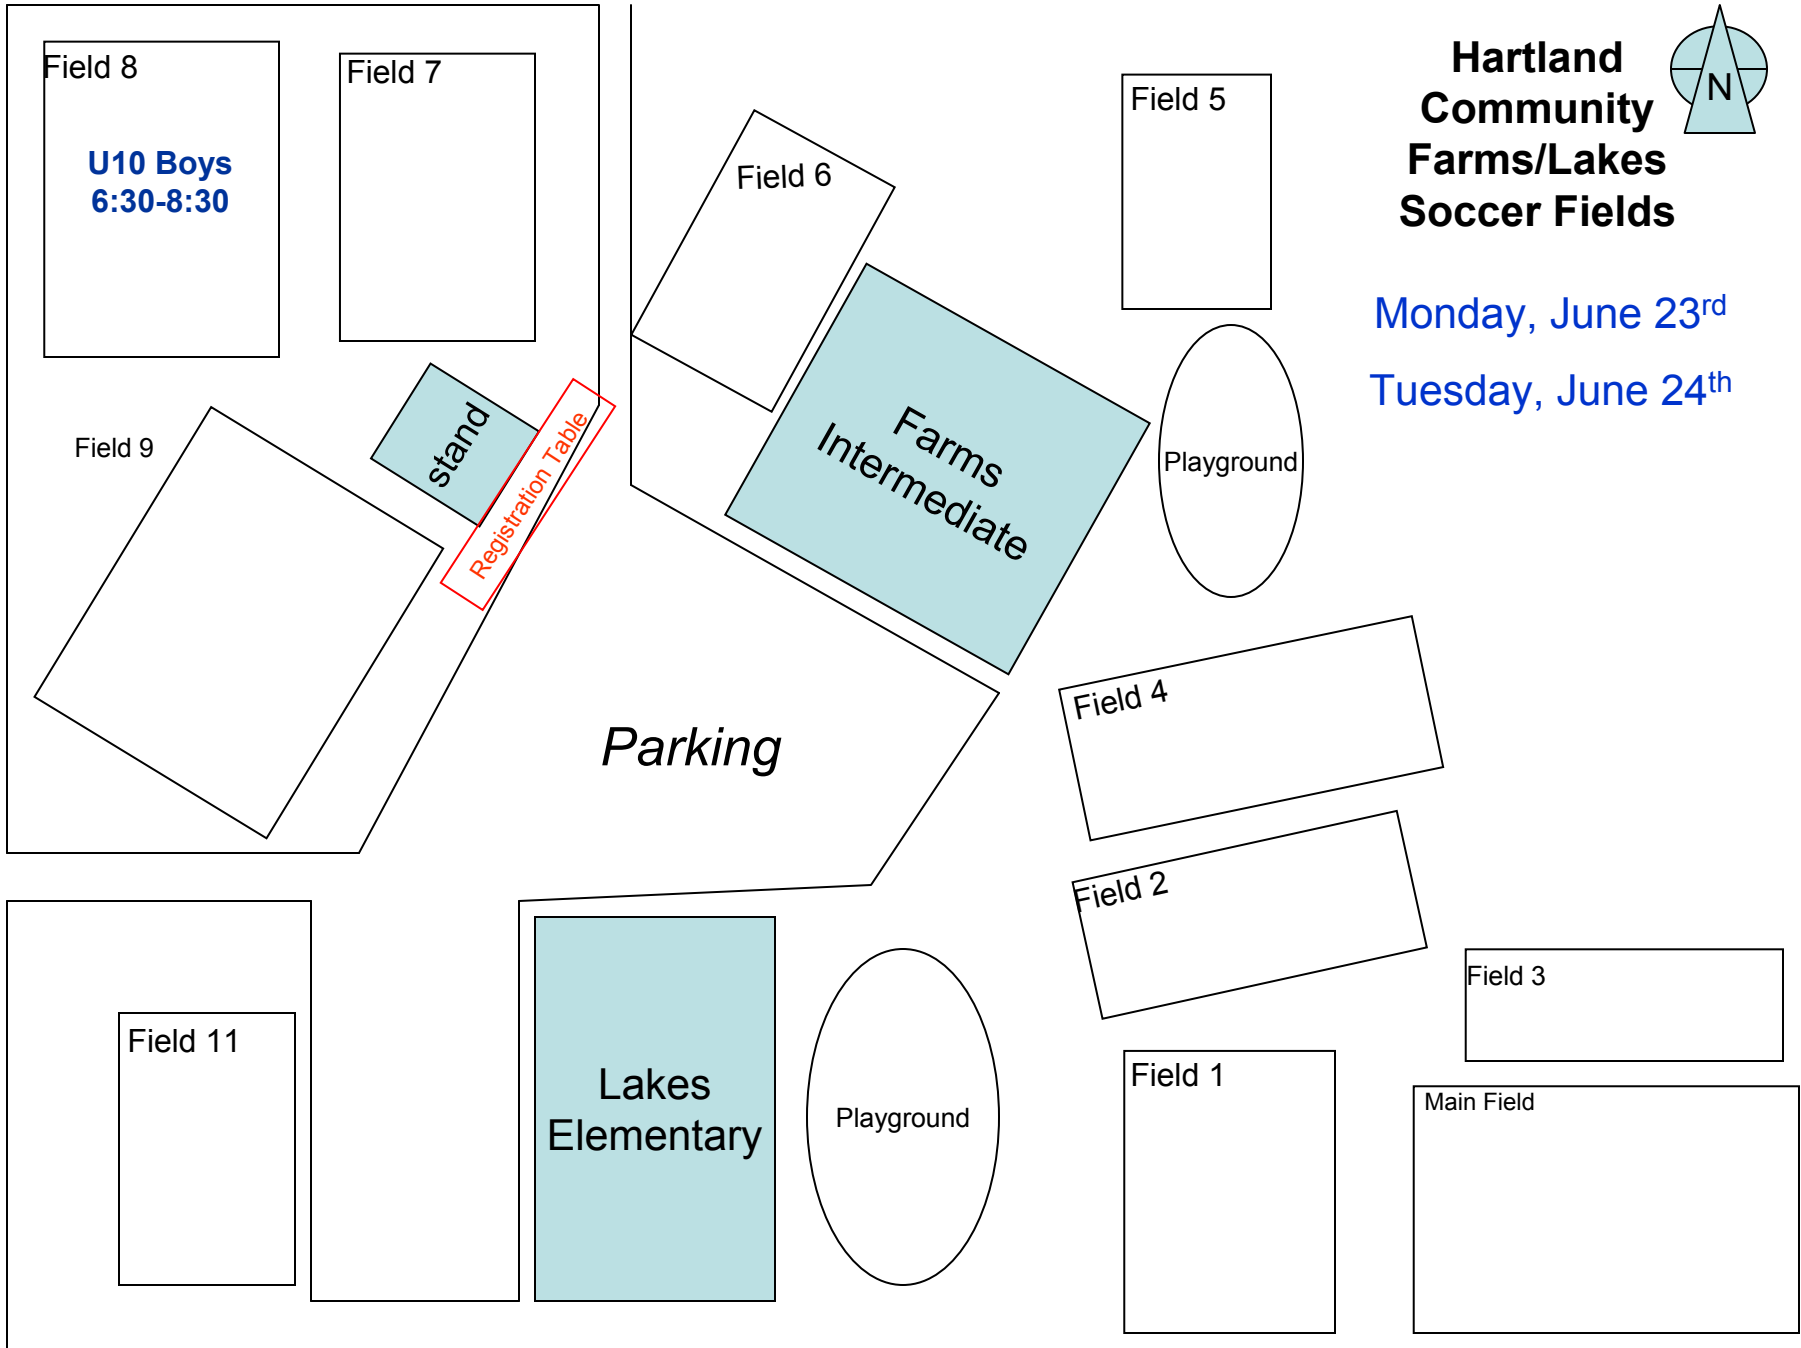

stand
Registration Table

Farms Intermediate

Playground

Parking

Field 4

Field 2

Field 3

Lakes Elementary

Playground

Field 1
**U14 Girls
10:00- noon**

Main Field
**U14 Boys Select/Premier
10:00-noon**
**U16 Premier Girls
4:00-6:00**

Registration Table

**Hartland
Community
Farms/Lakes
Soccer Fields**

Monday, June 16th

Thursday, June 19th

Taylor Road

Hartland Community Farms/Lakes Soccer Fields

Friday, June 20th

Taylor Road

Taylor Road

Hartland Community Farms/Lakes Soccer Fields

Monday, June 23rd
Tuesday, June 24th