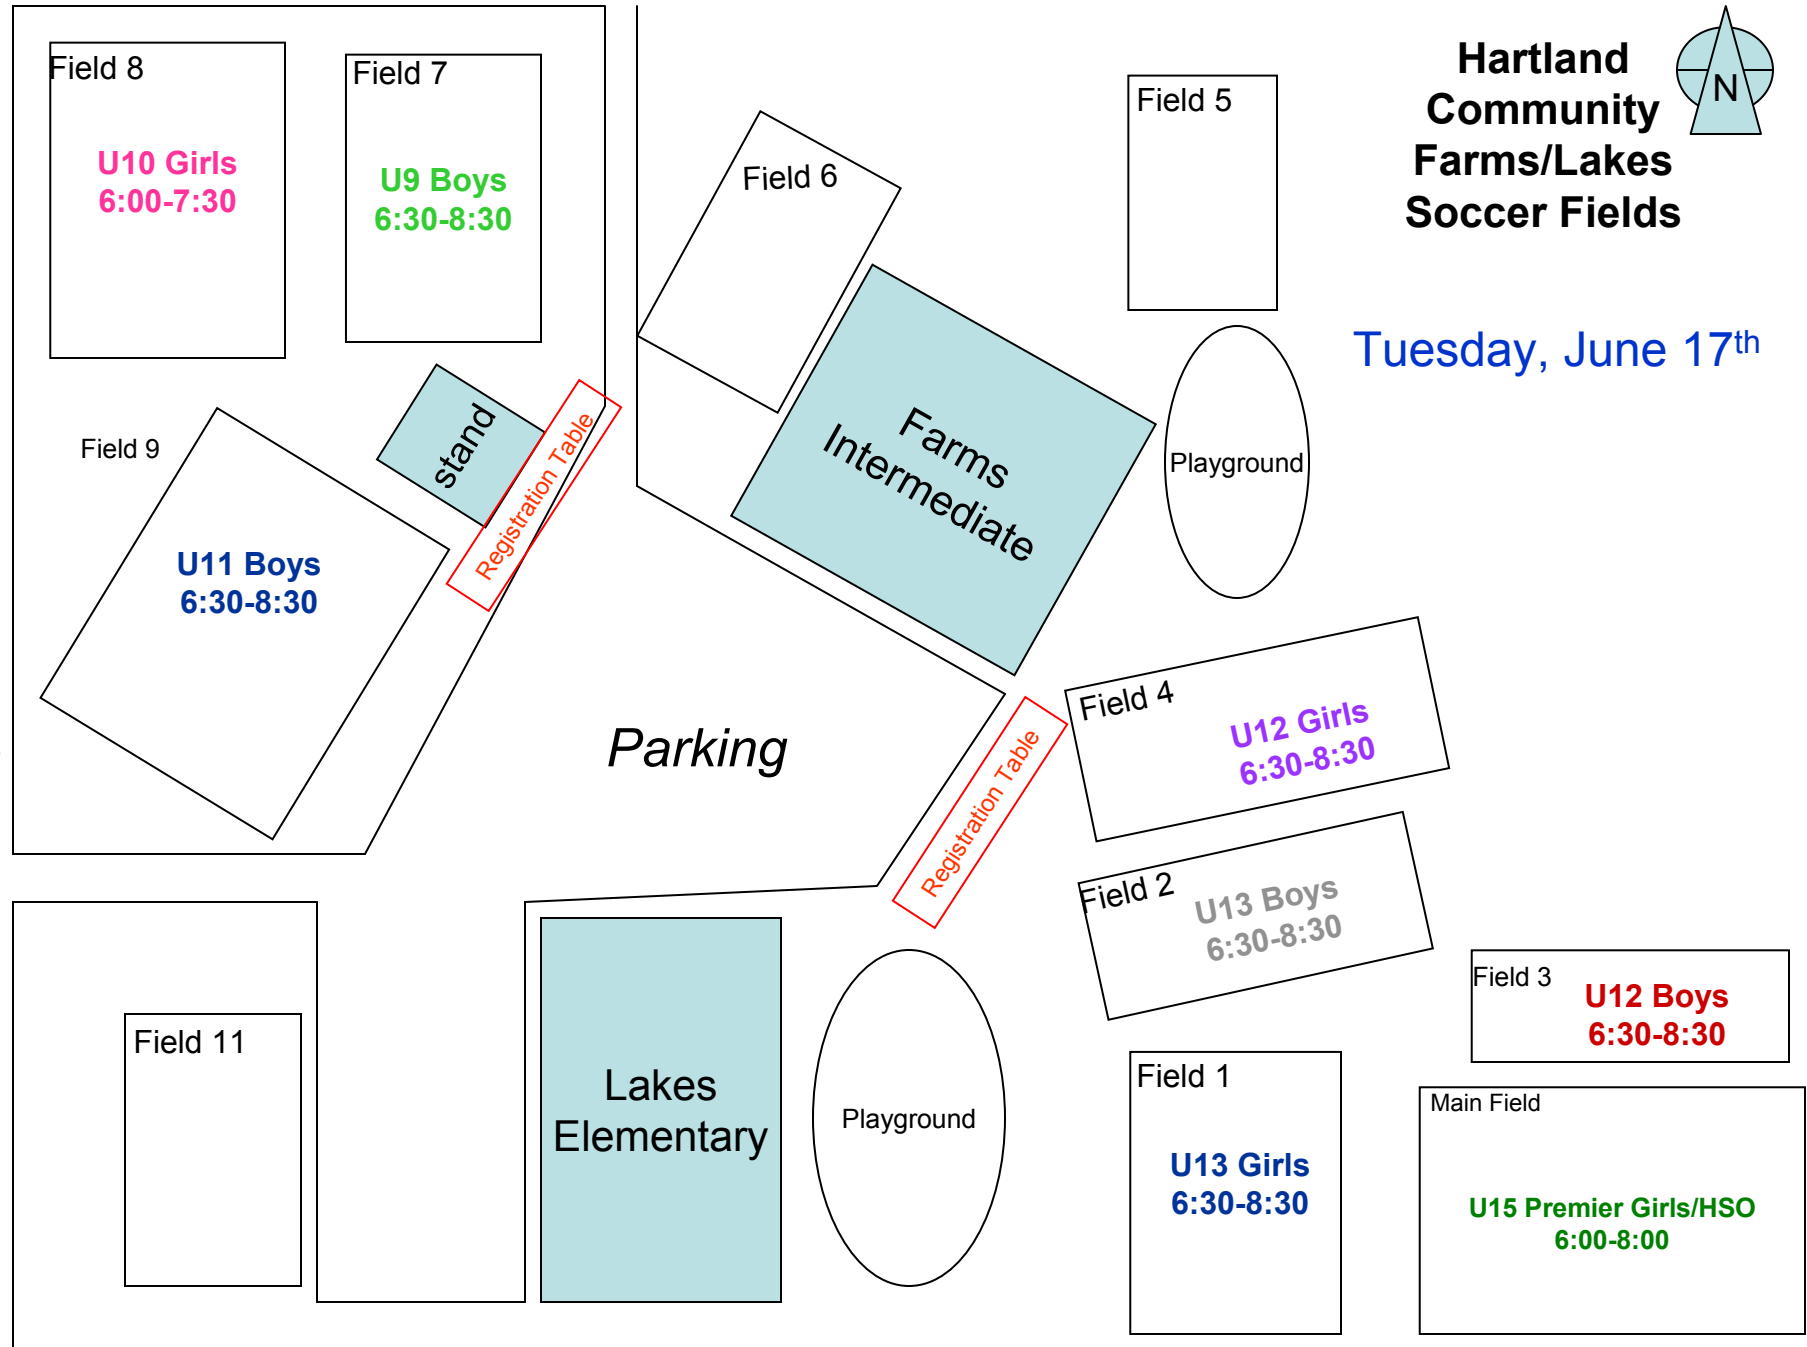

Hartland Community Farms/Lakes Soccer Fields

Tuesday, June 17th

Taylor Road