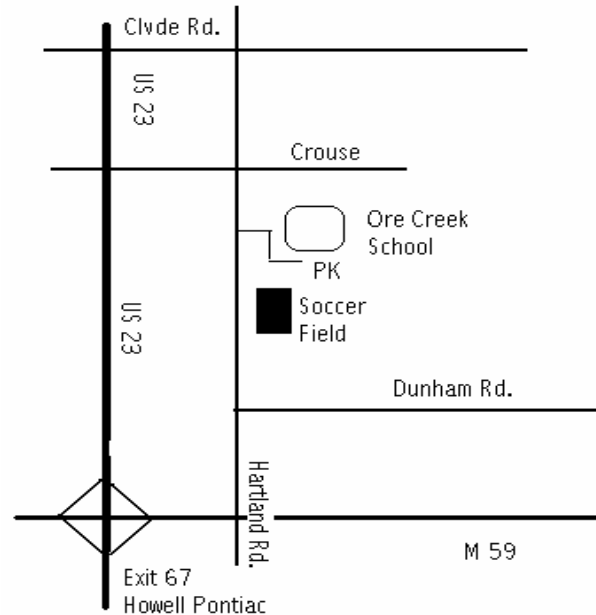

(Map A)

(Map B)

2 Fields for Hartland Travel

- | | |
|--------------|--|
| Farms School | 581 Taylor Rd.
Brighton, MI
48114 |
| Ore Creek | 3250 Hartland Rd.
Hartland, MI
48353 |

Written Directions to the Fields

Farms / Lakes Complex (Map A)

1. US 23 North to Exit 67
2. LFT on to M 59 heading west
3. LFT on to Old 23
4. (About 2.5 Miles) LFT on to Taylor
5. LFT into School Drive

Gold Field In Front of School
Farms #4 Field Behind School
(Fields are marked on Maps)

Ore Creek (Map B)

1. US 23 North to Exit 67
2. RHT on to M 59 heading East

3. Quick LFT on to Hartland Rd.
4. (1.5 Miles) RHT into school drive