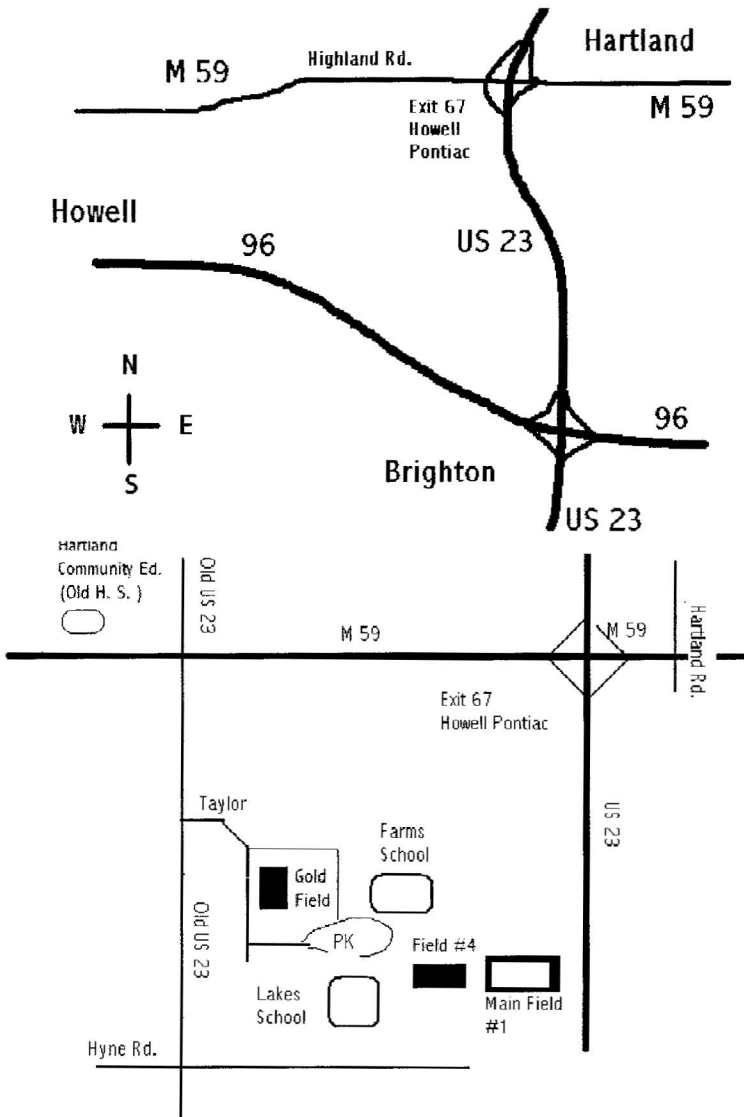

## U9, U10, U11, U12 Game Fields

(Map A)

2 Fields for Hartland Travel

|              |  |
|--------------|--|
| Farms School | 581 Taylor Rd.<br>Brighton, MI<br>48114    |
| Ore Creek    | 3250 Hartland Rd.<br>Hartland, MI<br>48353 |

(Map B)

### Farms / Lakes Complex (Map A)

1. US 23 North to Exit 67
2. LFT on to M 59 heading west
3. LFT on to Old 23
4. (About 2.5 Miles) LFT on to Taylor
5. LFT into School Drive

Gold Field In Front of School  
Farms #4 Field Behind School  
(Fields are marked on Maps)

### Ore Creek (Map B)

1. US 23 North to Exit 67
2. RHT on to M 59 heading East

3. Quick LFT on to Hartland Rd.
4. (1.5 Miles) RHT into school drive