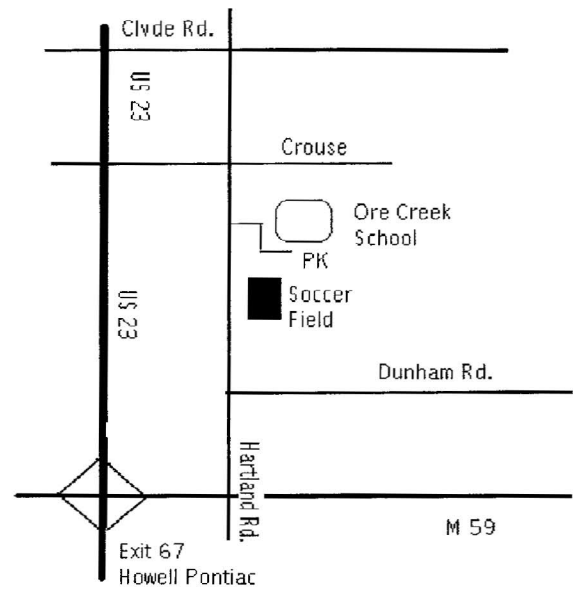

## U9, U10, U11, U12 Game Fields

(Map A)

2 Fields for Hartland Travel

|              |  |
|--------------|--|
| Farms School | 581 Taylor Rd.<br>Brighton, MI<br>48114    |
| Ore Creek    | 3250 Hartland Rd.<br>Hartland, MI<br>48353 |

(Map B)

### Farms / Lakes Complex (Map A)

1. US 23 North to Exit 67
2. LFT on to M 59 heading west
3. LFT on to Old 23
4. (About 2.5 Miles) LFT on to Taylor
5. LFT into School Drive

Gold Field In Front of School  
Farms #4 Field Behind School  
(Fields are marked on Maps)

### Ore Creek (Map B)

1. US 23 North to Exit 67
2. RHT on to M 59 heading East

3. Quick LFT on to Hartland Rd.
4. (1.5 Miles) RHT into school drive